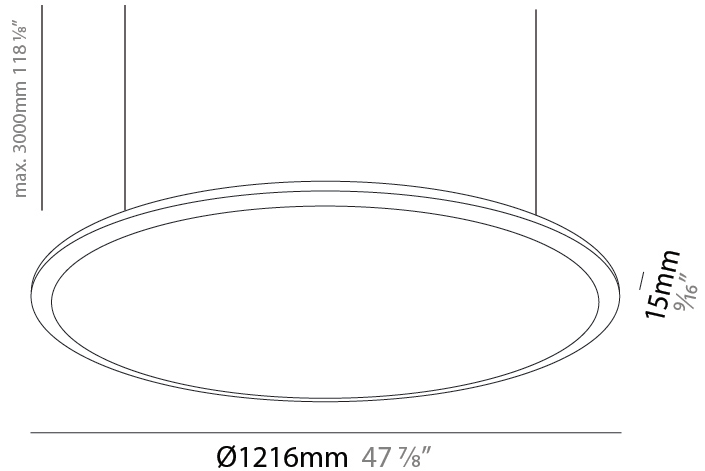

HARMONY ROUND SUSPENSION

A51063-

base number   Color   Finish   Diffuser
Temperature   Options   Options

1. To build a product code in our configurator select the specify button on the base model # product page
2. To build a manual product code on this datasheet choose from the options listed below in blue font and add the suffix to the base model #

GENERAL

Series: Harmony Round
Partner: Ivela
Division: Architectural
Installation: Suspension
Product Type: Panels
Mounting Location: Ceiling
Light Distribution: Direct

PHYSICAL

Shape: Round
Diameter (mm): 1216
Diameter (in): 47 7/8
Height (mm): 19
Height (in): 3/4
Max. Overall Height (mm): 2500
Max. Overall Height (in): 98 7/16
Diffuser: [PMMA - Opal / Prismatic](#)
Fixture Finish: [WHI / BLK / GLD](#)
Fixture Material: Aluminum

ELECTRICAL

Lamp Type: LED
Input Wattage (W): 78
Dimming: Tri-Mode (Non-Dimming and Phase Dimming (120Vac only) and 0-10V Dimming)
Driver Included: No
Driver Location: Remote
Driver Type: Constant Voltage - Universal
Driver Class: Class 2
Housing: ENCP 5 (ERP) ENCP 8 (SC Power)
Input Voltage (V): 120 - 277
Output Voltage (V): 24

LED

Color Temperature (°K): [2700 / 3000 / 3500 / 4000](#)
Max. Delivered Lumen (lm): [5472 / 5700 / 5869 / 6042](#)
Nominal Lumen (lm): [9120 / 9500 / 9783 / 10070](#)
CRI: >93 CRI
Lamp Life (hrs): 50000

OPTICAL

RATINGS AND CERTIFICATIONS

Certified By: Certified for North American Standards
IP rating: IP20