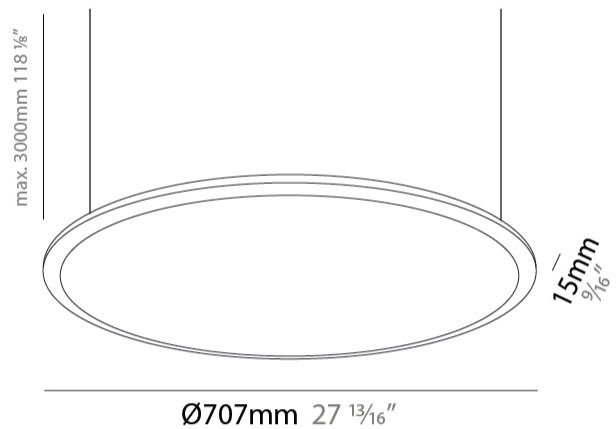

HARMONY ROUND SUSPENSION

A51061-

base number   Color   Finish   Diffuser
Temperature   Options   Options

1. To build a product code in our configurator select the specify button on the base model # product page
2. To build a manual product code on this datasheet choose from the options listed below in blue font and add the suffix to the base model #

GENERAL

Series: Harmony Round
Partner: Ivela
Division: Architectural
Installation: Suspension
Product Type: Panels
Mounting Location: Ceiling
Light Distribution: Direct

PHYSICAL

Shape: Round
Diameter (mm): 707
Diameter (in): 27 ¹³/₁₆"
Height (mm): 15
Height (in): 9/16
Max. Overall Height (mm): 2500
Max. Overall Height (in): 98 ⁷/₁₆"
Diffuser: [PMMA - Opal / Prismatic](#)
Fixture Finish: [WHI / BLK / GLD](#)
Fixture Material: Aluminum

ELECTRICAL

Lamp Type: LED
Input Wattage (W): 44
Dimming: Tri-Mode (Non-Dimming and Phase Dimming (120Vac only) and 0-10V Dimming)
Driver Included: No
Driver Location: Remote
Driver Type: Constant Voltage - Universal
Driver Class: Class 2
Housing: ENCP 5 (ERP) ENCP 13 (SC Power)
Input Voltage (V): 120 - 277
Output Voltage (V): 24

LED

Color Temperature (°K): [2700 / 3000 / 3500 / 4000](#)
Max. Delivered Lumen (lm): [3168 / 3300 / 3398 / 3498](#)
Nominal Lumen (lm): [5280 / 5500 / 5663 / 5830](#)
CRI: >93 CRI
Lamp Life (hrs): 50000

OPTICAL

RATINGS AND CERTIFICATIONS

Certified By: Certified for North American Standards
IP rating: IP20